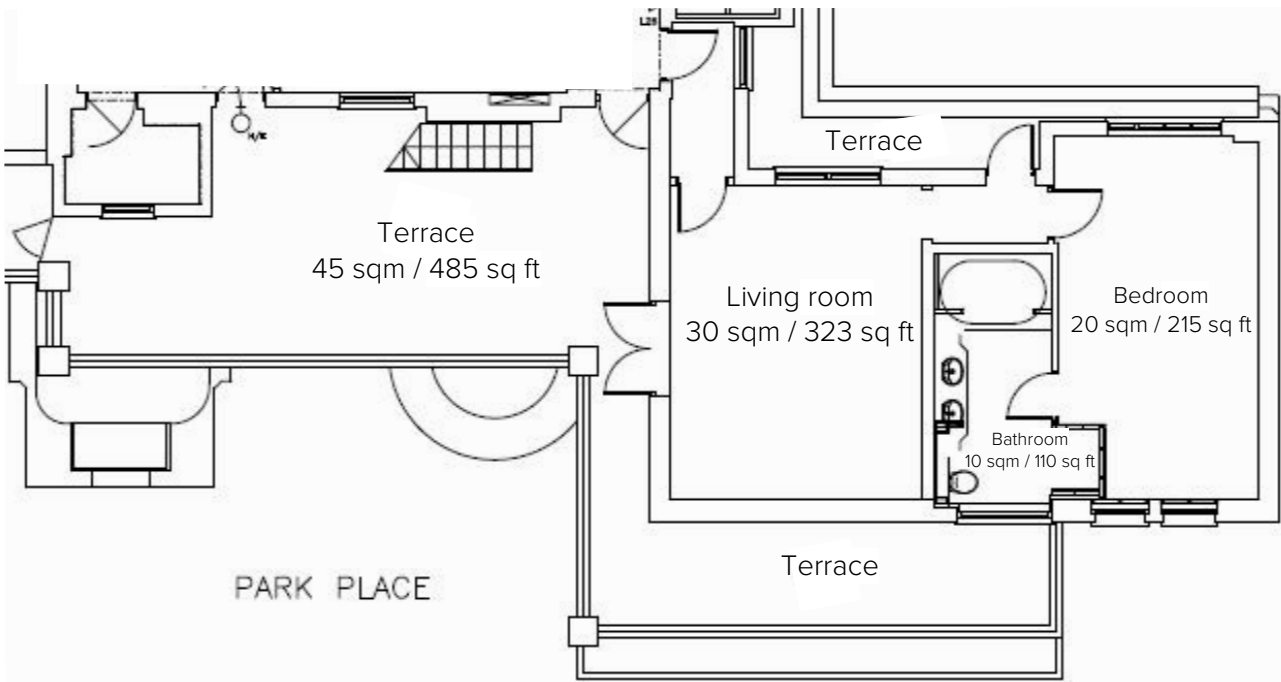

## Terrace Suite

The Terrace Suite is one of the signature suites of St. James's. As its name implies, it boasts its own private terrace with overlooking our quiet Cul de-Sac alongside a living room and separate bedroom. This suite is exclusively finished with handmade silk wallpaper in soft neutrals, black lacquered furniture, handcrafted Murano glass chandeliers. The spacious bathroom has a bathtub, walk-in shower and built in bath-side television, Penhaligon's toiletries and it is elegantly fitted with polished natural stone in black and cream colours. Accent pieces of antique furniture and carefully chosen art complete this stylish venue